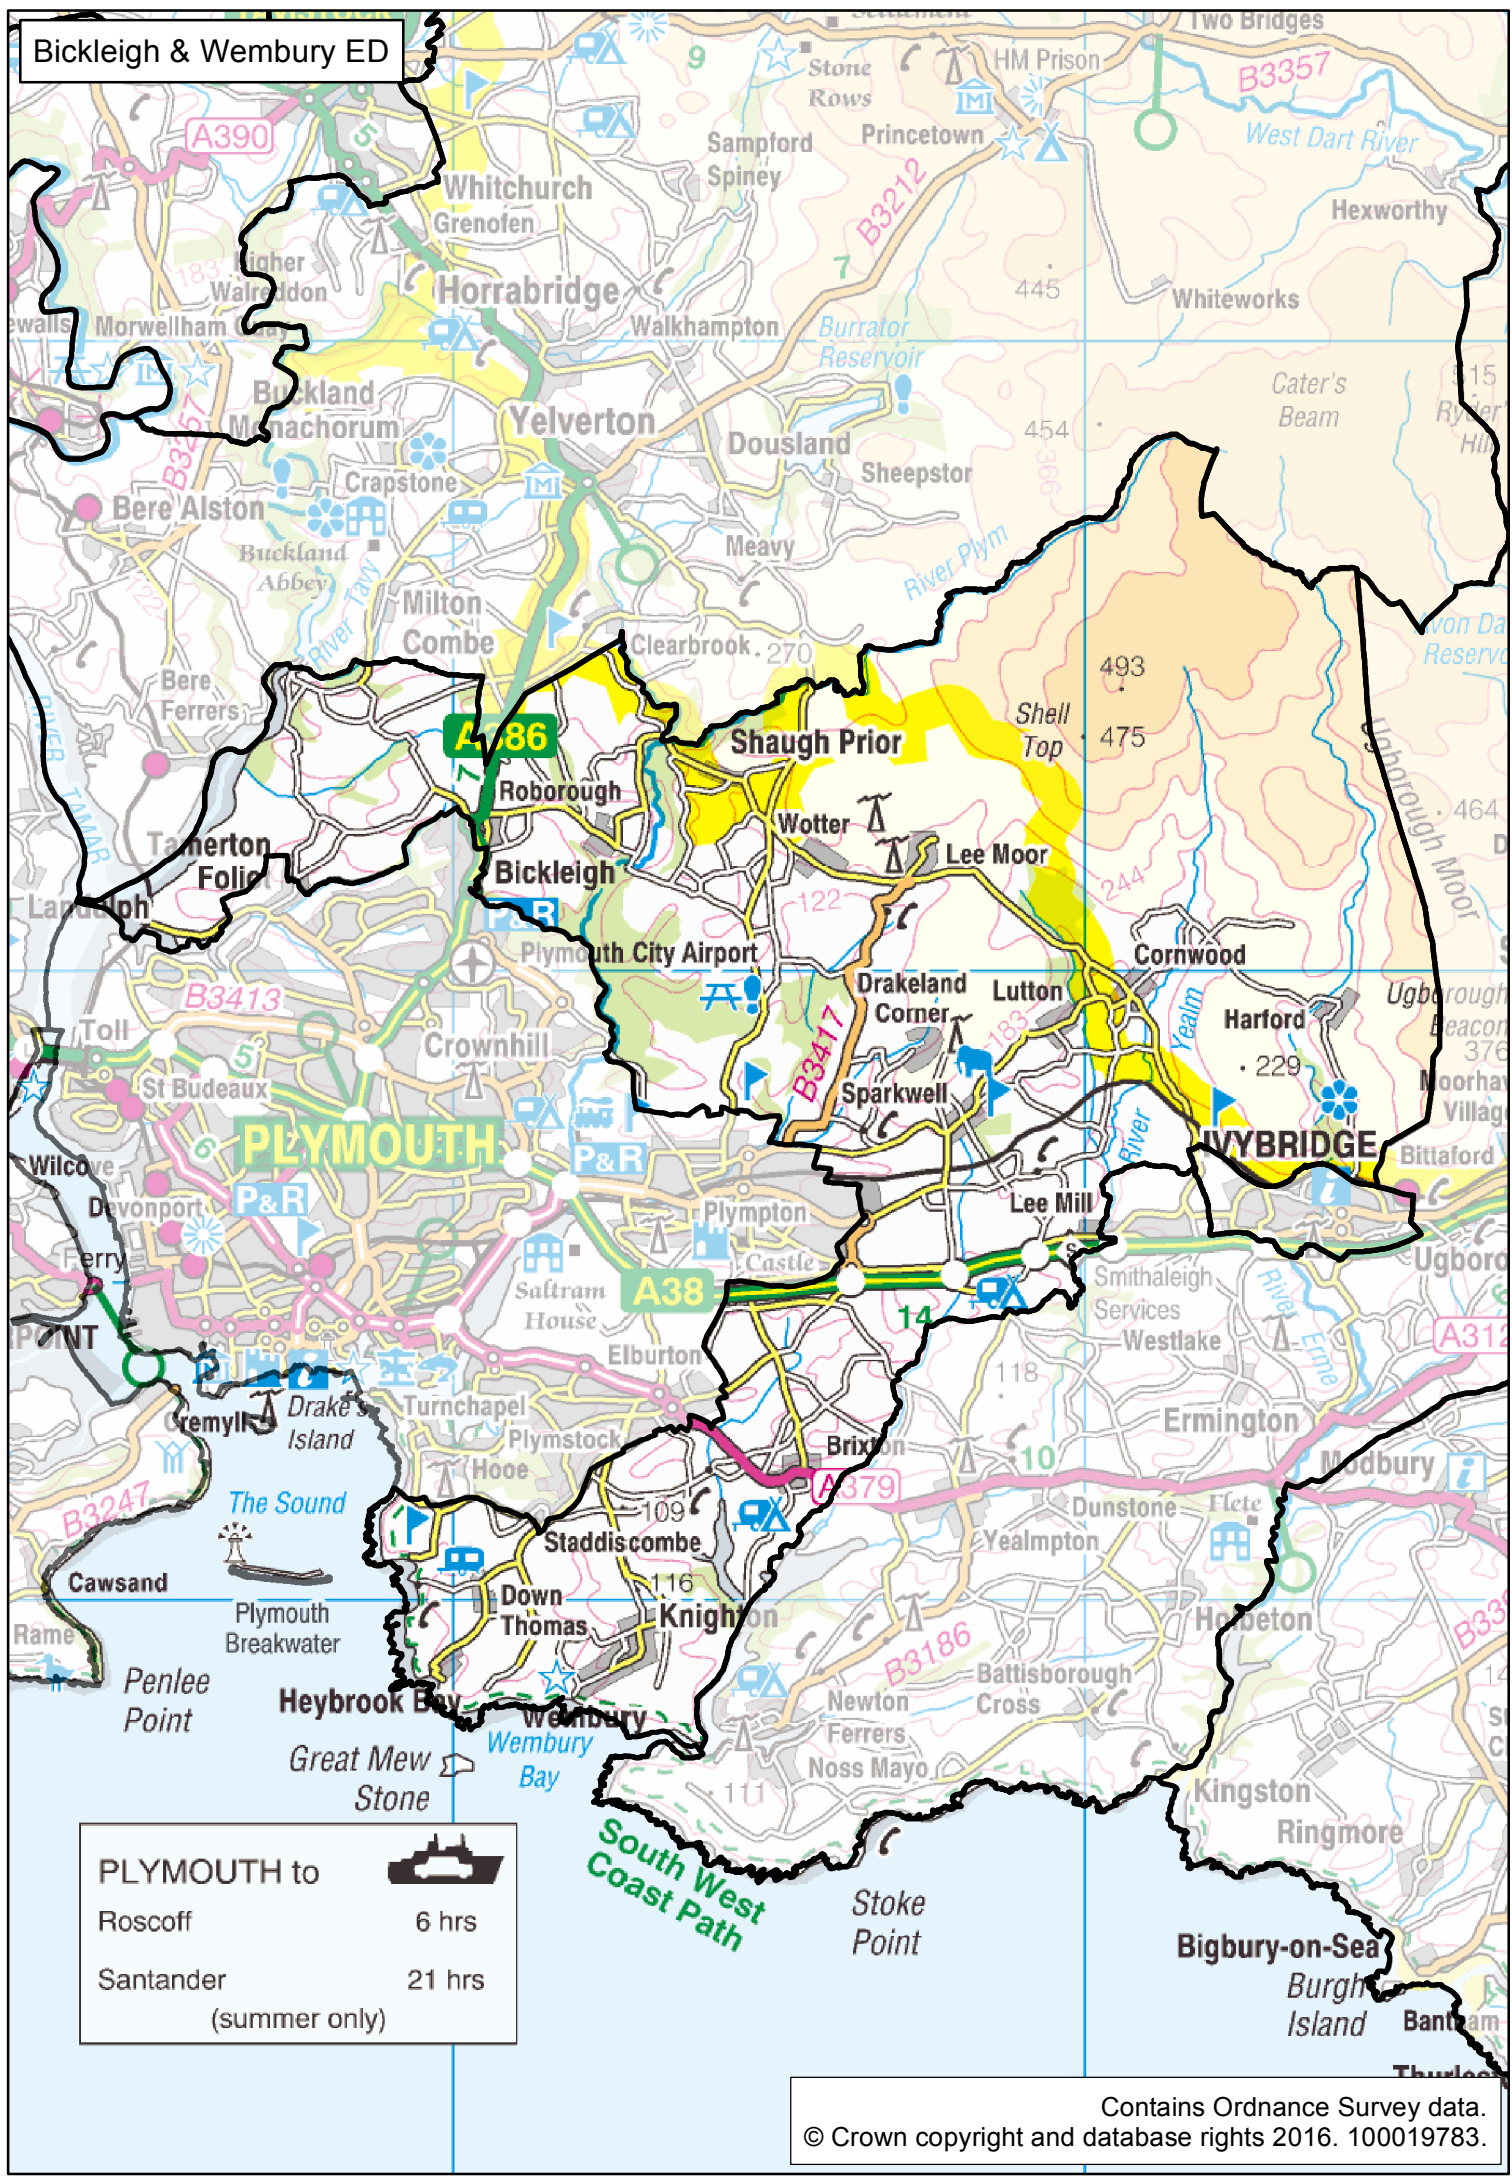

Bickleigh & Wembury ED

PLYMOUTH to	
Roscoff	6 hrs
Santander	21 hrs
(summer only)	